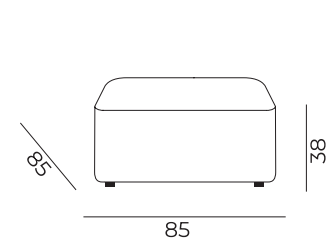

Technical sheet Bold

DESIGN: PAWLAK & STAWARSKI

Corner module

Single module

Pouf

Variants

Frame:
plywood 15 mm, wood: beech, pine

Seat:
corrugated springs, upholstery foam R3536,
wadding

Seat depth:
Corner module - 66 cm
Single module - 66 cm
Pouf - 85 cm