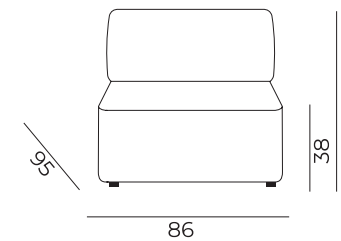

Technical sheet Bold

DESIGN: PAWLAK & STAWARSKI

Corner module

Single module

Pouf

Variants

Frame:
plywood 15 mm, wood: beech, pine

Seat:
corrugated springs, upholstery foam R3536,
wadding

Seat depth:
Corner module - 66 cm
Single module - 66 cm
Pouf - 85 cm