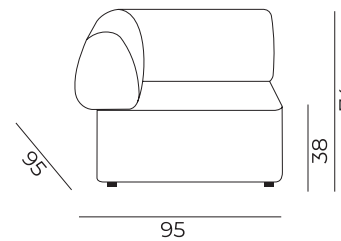

Technical sheet Bold

DESIGN: PAWLAK & STAWARSKI

Corner module

Single module

Pouf

Variants

Frame:
plywood 15 mm, wood: beech, pine

Seat:
corrugated springs, upholstery foam R3536,
wadding

Seat depth:
Corner module - 66 cm
Single module - 66 cm
Pouf - 85 cm